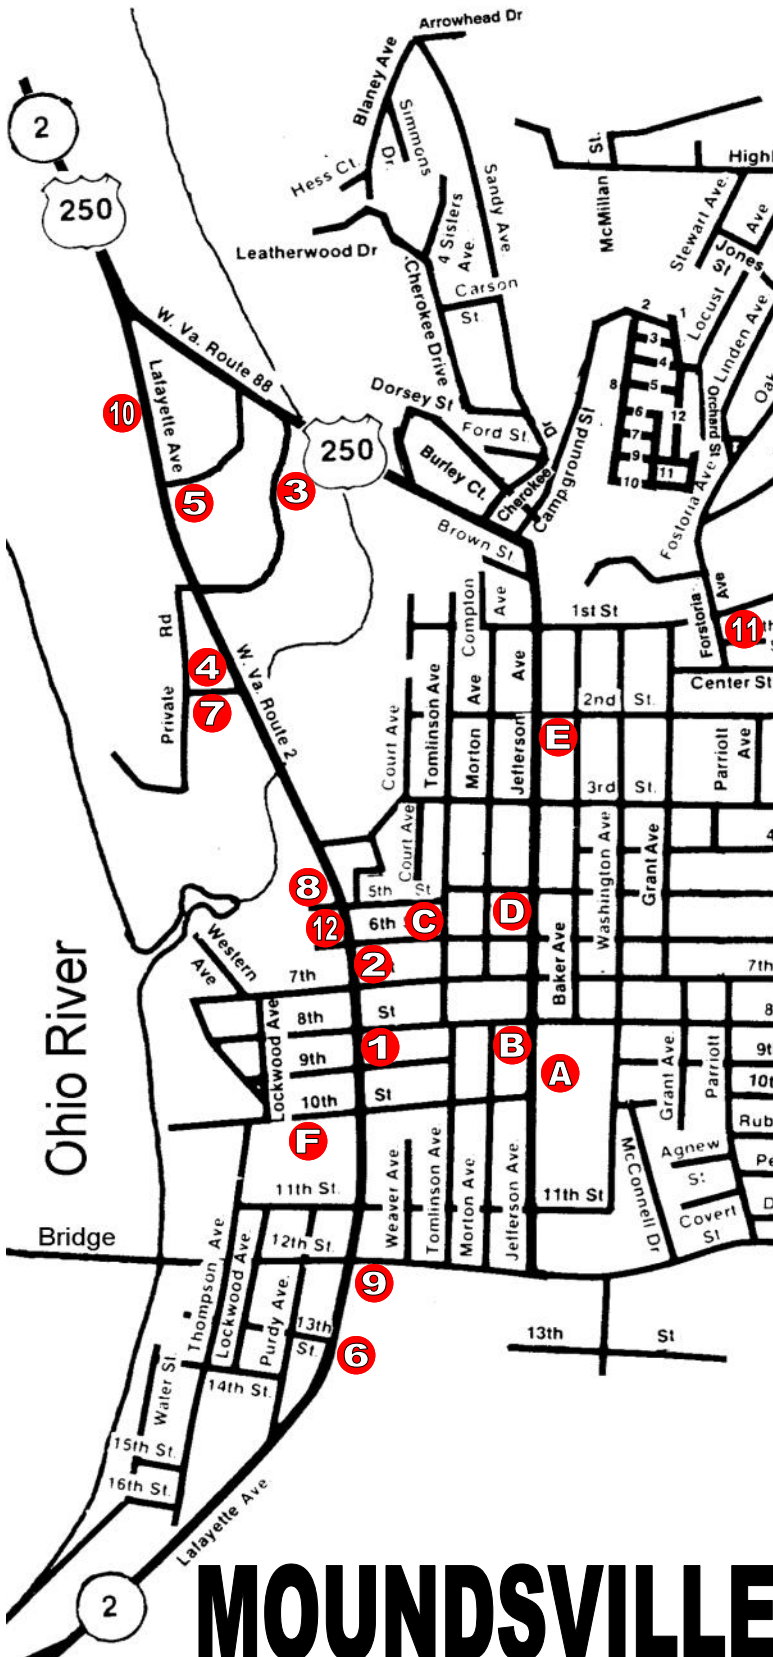

Marshall County

Restaurant & Attraction Guide

AREA ATTRACTIONS

- A WEST VIRGINIA PENITENTIARY**
- B GRAVE CREEK MOUND
ARCHAEOLOGY COMPLEX**
- C FOSTORIA GLASS MUSEUM**
- D STRAND THEATRE**
- E OFFICIAL MARX TOY MUSEUM**
- F MARSHALL COUNTY
HISTORIC SOCIETY**
- G HISTORIC COCKAYNE HOUSE
(SHOWN ON GLEN DALE MAP)**

GRAND VUE PARK (NOT SHOWN ON MAP)
 CONTINUE EAST ON 1ST ST/US 250
 GO 1 MILE OUT US 250
 TURN LEFT ONTO GRAND VUE ROAD
 CONTINUE FOR 2 MILES

RESTAURANT GUIDE

SEE BACK FOR RESTAURANT TABLE

For More Information Visit
www.MarshallCountyTourism.com

Marshall County
 Chamber of Commerce

609 Jefferson Ave, Moundsville, WV 26041
www.MarshallCountyChamber.com
 304-845-2773

MOUNDSVILLE

RESTAURANT GUIDE

MOUNDSVILLE

1. **ACAPULCO MEXICAN REST, 800 Lafayette**
 2. **ALEXANDER'S ON 7TH, 508 7th St.**
 3. **Buffalo Wild Wings, WalMart Drive**
 4. **Dairy Queen, N. Lafayette Ave.**
 5. **DOMINO'S PIZZA, 144 N. Lafayette Ave.**
 6. **GUEST HOUSE RESTAURANT, 1400 Lafayette**
 7. **The Huddle House, 409 Lafayette Ave.**
 8. **McDonald's, 407 Lafayette Ave.**
 9. **Miss Elaine's Café, 1208 Lafayette Ave**
 10. **Perkins Restaurant & Bakery, Rt. 2**
 11. **VOCELLI'S PIZZA, 1211 FIRST ST.**
 12. **WENDY'S, 505 LAFAYETTE AVE.**
- JOHN SILVER, LAFAYETTE AVE**

GLEN DALE

13. **YOUNG'S CAFETERIA, 1307 Wheeling Ave.**
14. **Ponderosa Steakhouse, 1605 Wheeling Ave.**

MCMECHEN

15. **JERRY'S MINI MART, 223 Marshall St.**

BENWOOD

16. **UNDO's, 753 Main St.**

CAMERON

17. **Fox's Pizza Den, Bridge St. (Not Shown on Map)**